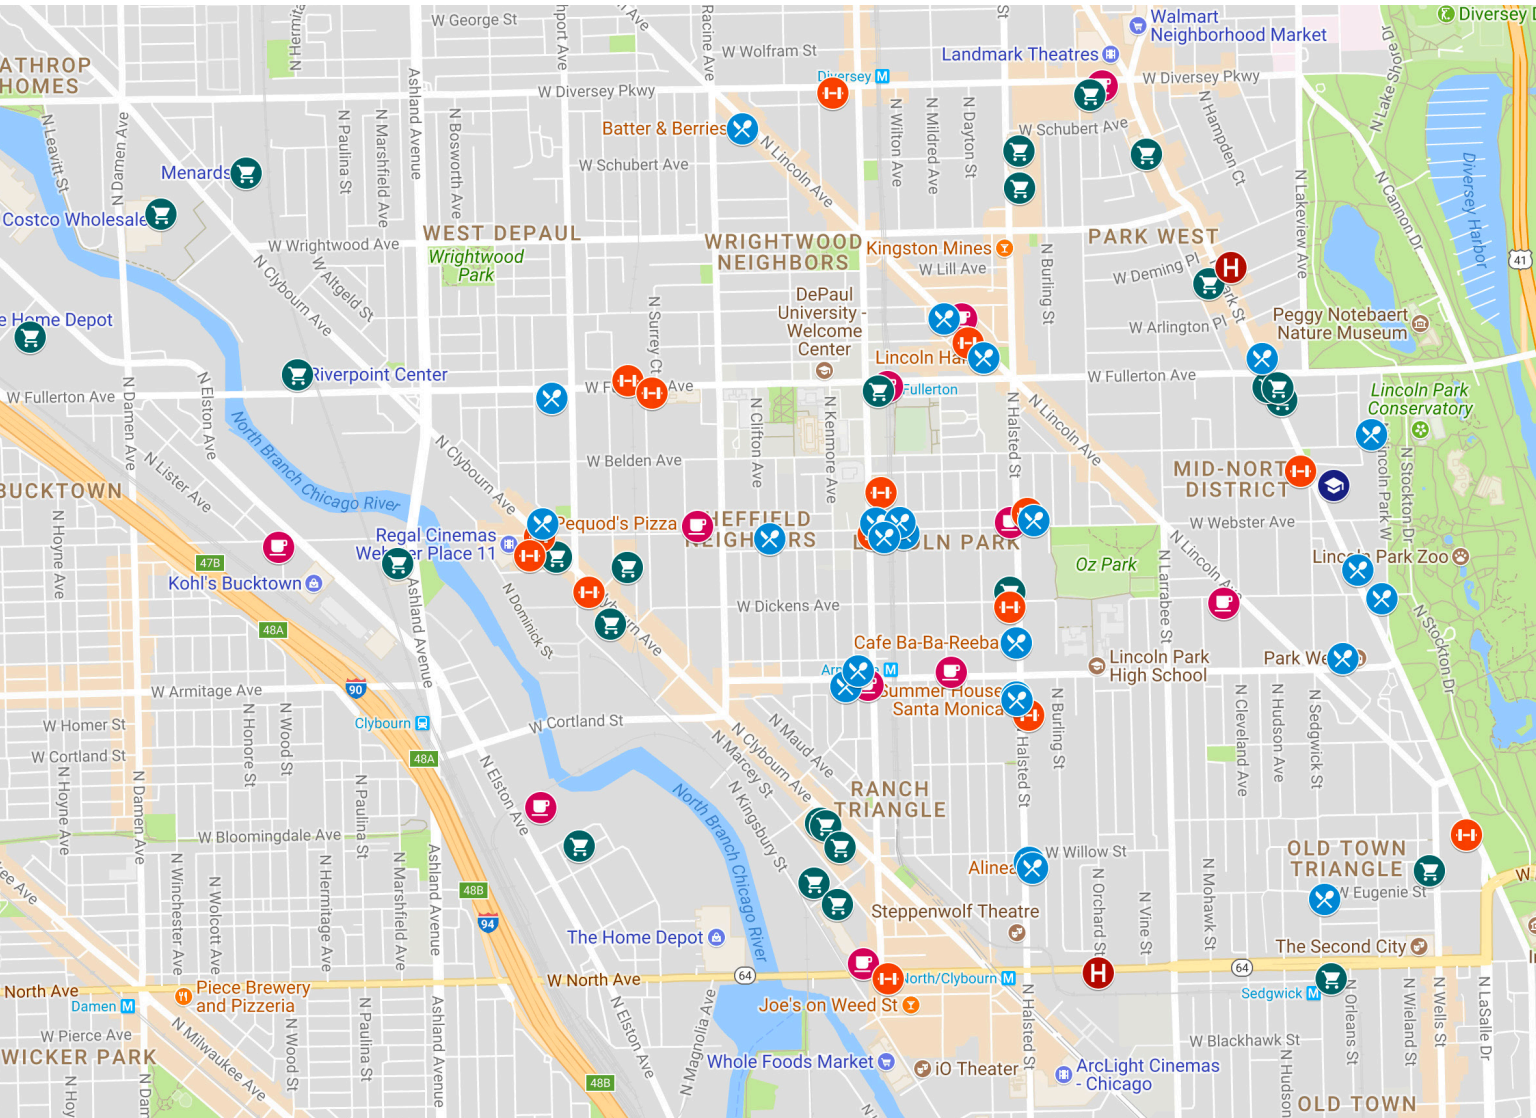

LINCOLN PARK

The jewel of the Lincoln Park neighborhood is its namesake, Lincoln Park. This 1200-acre greenspace is set on the shore of Lake Michigan and contains one of the nation's oldest zoos and the Lincoln Park Conservatory. Scenic Lake Shore Drive runs along the park's east edge.

The area between Armitage Avenue, Willow Street, Burling Street, and Orchard Street was named Chicago's most expensive block by Forbes magazine.

A mix of gorgeous 19th-century architecture, upscale shops, and high-end restaurants is found here.

The neighborhood has great restaurants. Clark Street is known for its eclectic mix of small bookstores, record stores, and clothing shops.

NEIGHBORHOOD GUIDE MAP

No representations are made regarding the accuracy of the information provided. All data is subject to change and should be verified with local sources.

STOP & SHOP
333 W North Ave

TRADER JOE'S
667 W Diversey Pkwy

BIG APPLE FINER FOODS
2345 N Clark St

FRESH THYME FARMER'S MARKET
2500 N Elston Ave

COSTCO WHOLESALE
2746 N Clybourn Ave

BED BATH & BEYOND
1800 N Clybourn Ave